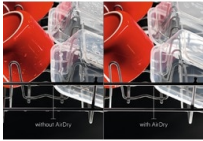

Natural drying with fresh air. For perfectly dry dishes

The 3000 AirDry Dishwasher maximises drying using natural airflow. The door automatically opens 10 cm in the final stage of the cycle, drying dishes naturally and effectively. Dishes dry 3x better than closed-door systems.

Product Benefits & Features

Open the door to dry dishes

AirDry delivers up to 3x better drying performance when compared to closed-door systems. The door automatically opens at the end of the drying phase and air is circulated inside the machine. Dishes emerge perfectly dry. Every time.