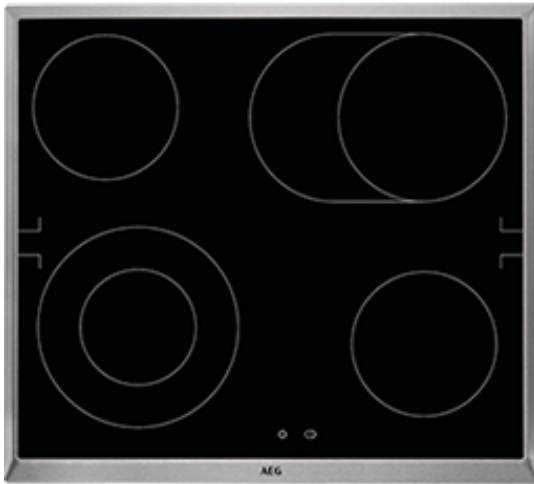

HE604060XB BI Hob

Maximise your cooking options

This hob has both an extendable zone and an oval multipurpose zone, so you have much wider choice over the size or shape of the pots and pans you use.

Know exactly which areas of your hob are still warm

Positioned to the side of the relevant heat source, the residual-heat indicators on this hob allow you to clearly see which heat sources are still warm.

All-in-one controls for both your oven and your hob

To maintain the lines of your kitchen's design, the controls for this hob are integrated into the panel on your oven, so there's no need for any controls on the hob itself.

Features :

- Hob without controls, for combination with oven or separate control panel
- Fast heating highlight cooking zones
- New XL frame concept OptiFit Frame™
- Touch-control
- Residual heating indicator: 4
- OptiFix™: extremely fast installation concept
- Ceramic glass colour: Black

Technical Specs :

- Product Number Code : 949 595 050
- EAN : 7332543107155
- Built in height mm : 38
- Width mm : 576
- Depth mm : 516
- Width cutting : 560
- Depth cutting : 490
- Frame Colour - colour of the frame : Stainless Steel
- Hob type : Ceramic Glass
- Total electricity loading : 7000
- Left front - Power/Diameter : 750/2200W/120/210mm
- Rear - Power/Diameter : 1200W/145mm
- Right front - Power/Diameter : 1200W/145mm
- Right rear - Power/Diameter : 1500/2400W/170x265mm
- Voltage : 220/240
- Weight gross cleaner and accessories with packaging : 8.16
- Weight net cleaner and accessories no packaging : 7.16
- Package height : 118
- Package width : 678
- Package depth : 600