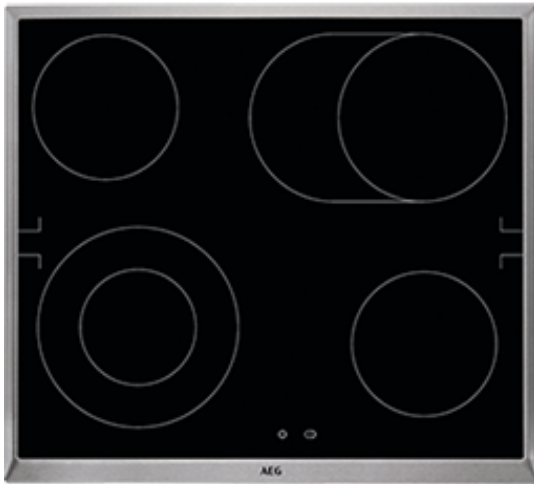

HE604062XB BI Hob

Maximise your cooking options

This hob has both an extendable zone and an oval multipurpose zone, so you have much wider choice over the size or shape of the pots and pans you use.

Know exactly which areas of your hob are still warm

Positioned to the side of the relevant heat source, the residual-heat indicators on this hob allow you to clearly see which heat sources are still warm.

All-in-one controls for both your oven and your hob

To maintain the lines of your kitchen's design, the controls for this hob are integrated into the panel on your oven, so there's no need for any controls on the hob itself.

Features :

- Hob without controls, for combination with oven or separate control panel
- Fast heating highlight cooking zones
- New XL frame concept OptiFit Frame™
- Touch-control
- Residual heating indicator: 4
- OptiFix™: extremely fast installation concept
- Ceramic glass colour: Black

Technical Specs :

- Product Number Code : 949 595 074
- EAN : 7332543111831
- Built in height mm : 38
- Width mm : 576
- Depth mm : 516
- Width cutting : 560
- Depth cutting : 490
- Frame Colour - colour of the frame : Stainless Steel
- Hob type : Ceramic Glass
- Total electricity loading : 7000
- Left front - Power/Diameter : 750/2200W/120/210mm
- Rear - Power/Diameter : 1200W/145mm
- Right front - Power/Diameter : 1200W/145mm
- Right rear - Power/Diameter : 1500/2400W/170x265mm
- Voltage : 220/240
- Weight gross cleaner and accessories with packaging : 8.16
- Weight net cleaner and accessories no packaging : 7.16
- Package height : 118
- Package width : 678
- Package depth : 600