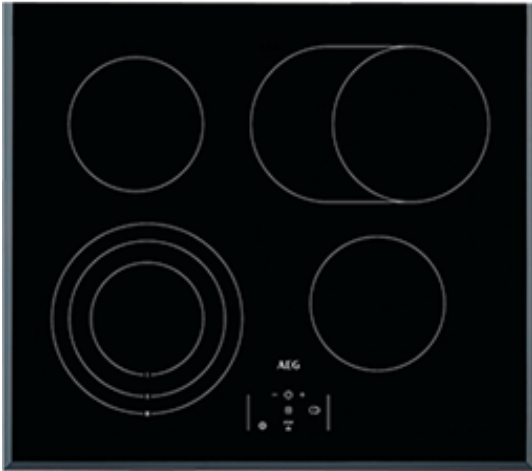

HE634070FB BI Hob

Optimum flexibility with multi-zone hob and advanced features

This hob provides an optimised range of cooking options: it has advanced features plus two regular heat sources, a triple-ring zone, and an oval multi-purpose zone.

Technical Specs :

- Product Number Code : 949 595 056
- EAN : 7332543107100
- Built in height mm : 38
- Width mm : 620
- Depth mm : 520
- Width cutting : 560
- Depth cutting : 490
- Hob type : Ceramic Glass
- Total electricity loading : 7100
- Left front - Power/Diameter : 800/1600/2300W/120/175/210mm
- Rear - Power/Diameter : 1200W/145mm
- Right front - Power/Diameter : 1200W/145mm
- Right rear - Power/Diameter : 1500/2400W/170x265mm
- Voltage : 220-240
- Weight gross cleaner and accessories with packaging : 8.46
- Weight net cleaner and accessories no packaging : 7.4
- Package height : 118
- Package width : 678
- Package depth : 600