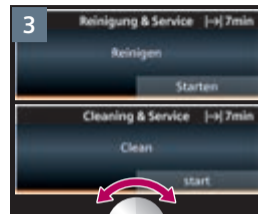

Service-Programm calc'nClean

Service Program calc'nClean

Service-Programm
Calc'nClean

Service Program
Calc'nClean

Service-Programm Entkalken

Service Program Descale

Service-Programm Entkalken

Service Program Descale

Service-Programm Reinigen

Service Program Clean

Service-Programm Milchsystem spülen

Service Program Rinse milk system

Notizen

Notes

A large, empty rectangular box with a thin black border, intended for taking notes. It occupies the majority of the page's width and height.