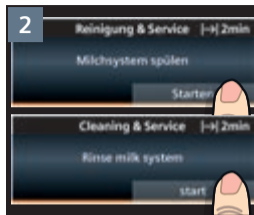

Service-Programm Reinigen

Service Program Clean

Service-Programm Milchsystem spülen

Service Program Rinse milk system

Notizen

Notes

A large, empty rectangular box with a thin black border, intended for taking notes. It occupies the majority of the page's width and height.