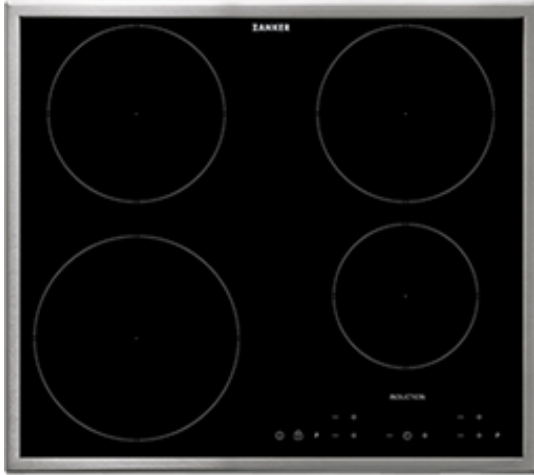

KEI6440XXK BI Hob

Features :

- Hob type: Induction
- Frame type: Promise standard , Stainless Steel
- Touch-control
- Induction zones with power booster function
- Illuminated controls
- Automatic fast heating up
- Pot detection
- Timer function
- Residual heating indicator: 7 Segments
- Acoustic signal
- Child safety lock function
- Key-lock function
- Hob safety: Automatic Switch Off
- ProBox
- Ceramic glass colour: Black

Technical Specs :

- Product Number Code : 949 594 331
- EAN : 7332543247387
- Built in height mm : 55
- Width mm : 576
- Depth mm : 506
- Width cutting : 560
- Depth cutting : 490
- Frame Colour - colour of the frame : Stainless Steel
- Hob type : Induction Full
- Cord length external : 1.5
- Total electricity loading : 7400
- Left front - Power/Diameter : 2300/3700W/210mm
- Rear - Power/Diameter : 1800W/180mm
- Right front - Power/Diameter : 1400/2500W/145mm
- Right rear - Power/Diameter : 1800W/180mm
- Voltage : 220-240
- Weight gross cleaner and accessories with packaging : 11.8
- Weight net cleaner and accessories no packaging : 10.8
- Package height : 118
- Package width : 678
- Package depth : 600
- Protection box model den./PNC : PBOX-6IR/944 189 313

Product Description :